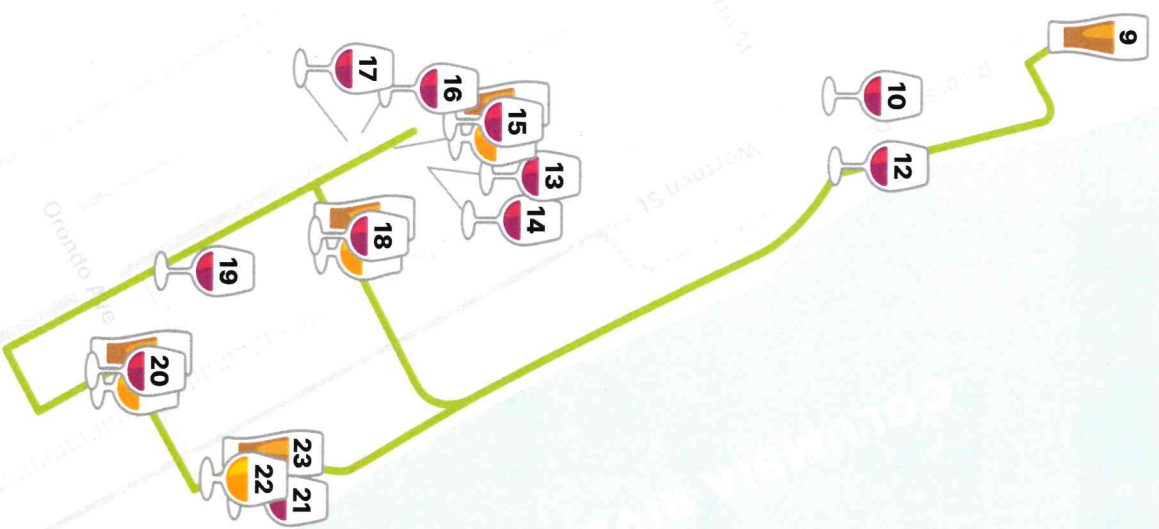

9
**Wenatchee Valley
Brewing Co**
108 E Island View St
Wenatchee
(509) 881-4529

10
**Virginia Thomas
Winery**
527 Pierre St, Unit C
Wenatchee
(509) 888-0947

11
**Columbia Valley
Brewing**
438 Riverside Dr
Wenatchee
(509) 888-9993

12
Hard Hat Winery
1 Fifth St
Wenatchee
(509) 470-5682

13
**Horan Estates
Winery**
15 N 2nd St, Suite 101
Wenatchee
(509) 679-0554

14
Cravelle Cellars
15 N 2nd St, Suite 103
Wenatchee
(509) 393-1996

15
**Wenatchee
Valley Chamber
Tasting Room**
137 N Wenatchee Ave
(509) 662-2116

16
**Watermill
on the Ave**

Wenatchee
**WALKING
ROUTE**
Taste DownTown

17
**Stemilt Creek
Winery**
110 N Wenatchee
Ave · Wenatchee
(509) 665-3485

18
**Saddle Rock
Pub & Brewery**
25 N Wenatchee Ave
Wenatchee
(509) 888-4790

19
**Norwood
Wine Bar**
23 S Wenatchee Ave
Wenatchee
(509) 888-5863

20
**Badger
Mountain
Brewing**
1 Orondo St
Wenatchee
(509) 888-2234

21
**Jones of WA
Winery**
in Pybus Public
Market, 7 N Worthen
Wenatchee
(509) 888-0809

22
**McGregor
Honey & Mead**
in Pybus Public
Market, 3 N Worthen
Wenatchee
(509) 665-3255

23
Hellbent Brewing
in Pybus Public

1
**Breder Canyon
Vineyards
/ Warm Springs
Inn & Winery**
1611 Love Ln
Wenatchee
(509) 662-5683

2
**Chateau Faire
le Pont Winery**
One Vineyard Way
Wenatchee
(509) 667-WINE

3
**Malaga Springs
Winery**
3450 Cathedral Rock Rd
Malaga
(509) 679-0152

4
Pearl Up!
281 11th St NE

5
**Union Hill
Cider Co**
988 S Union Av
East Wenatchee
(509) 679-7192

6
**Martin-Scott
Winery**
3400 10th St SE
East Wenatchee
(509) 885-5485

7
Bianchi Viney
4210 10th St SE
East Wenatchee
(360) 815-6167

8
**Snowdrift
Cider Co**
1000 S Ward St