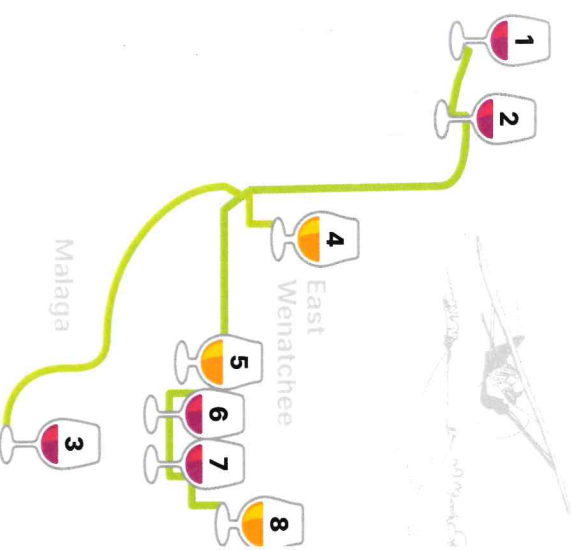

Wenatchee
**DRIVING
ROUTE**
Taste DownTown